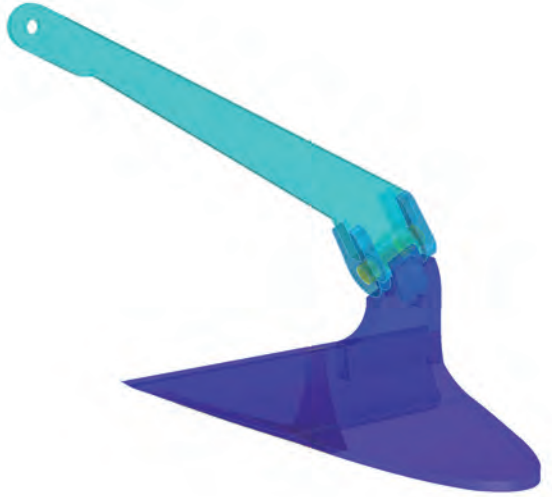

# Posidonia

MOORING AND TOWING MARINE EQUIPMENT

## Special Plow High Holding Power Anchor

High Holding Power anchors allow a weight reduction of 25% compared to an ordinary anchor. The only one made in Italy by qualified workers.

\*\*10% shortened shank possible

\*\*increasing of weight on the upper side by molten zinc possible up to +10%

RINA and ABS certificate

Available in hot dip galvanized execution, stainless steel Duplex mirror polished, electro-polished and super passivated.

The Plow anchor's anchoring power makes it a versatile anchor and very suitable for sandy and muddy seabeds. The traction tests, in the presence of shipping registers, allowed us to validate the anchoring capacity.