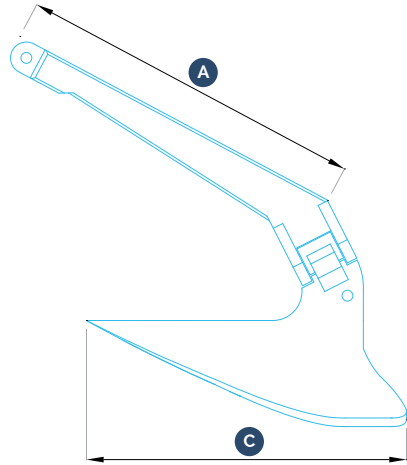

Technical sheet

Weight Kg	A mm	B mm	Cmm
48	672	404	659
60	724	435	710
75	780	468	765
85	813	488	797
100	858	515	842
120	912	548	894
136	951	571	933
150	982	590	964
180	1044	627	1024
225	1124	675	1103
280	1209	727	1186
360	1315	790	1290
430	1395	838	1369
495	1462	878	1434
560	1524	915	1495
600	1559	937	1529
675	1622	974	1591
720	1657	995	1625
765	1691	1016	1658
855	1754	1054	1721
1140	1931	1160	1894
1250	1991	1196	1953
1440	2087	1254	2048
1575	2151	1292	2110
1845	2267	1362	2224
2115	2373	1425	2328
2295	2438	1465	2392
2655	2560	1538	2511
3040	2678	1609	2627
3440	2790	1676	2737
3950	2922	1755	2867
4210	2985	1793	2928
4840	3127	1878	3067
5175	3197	1921	3137