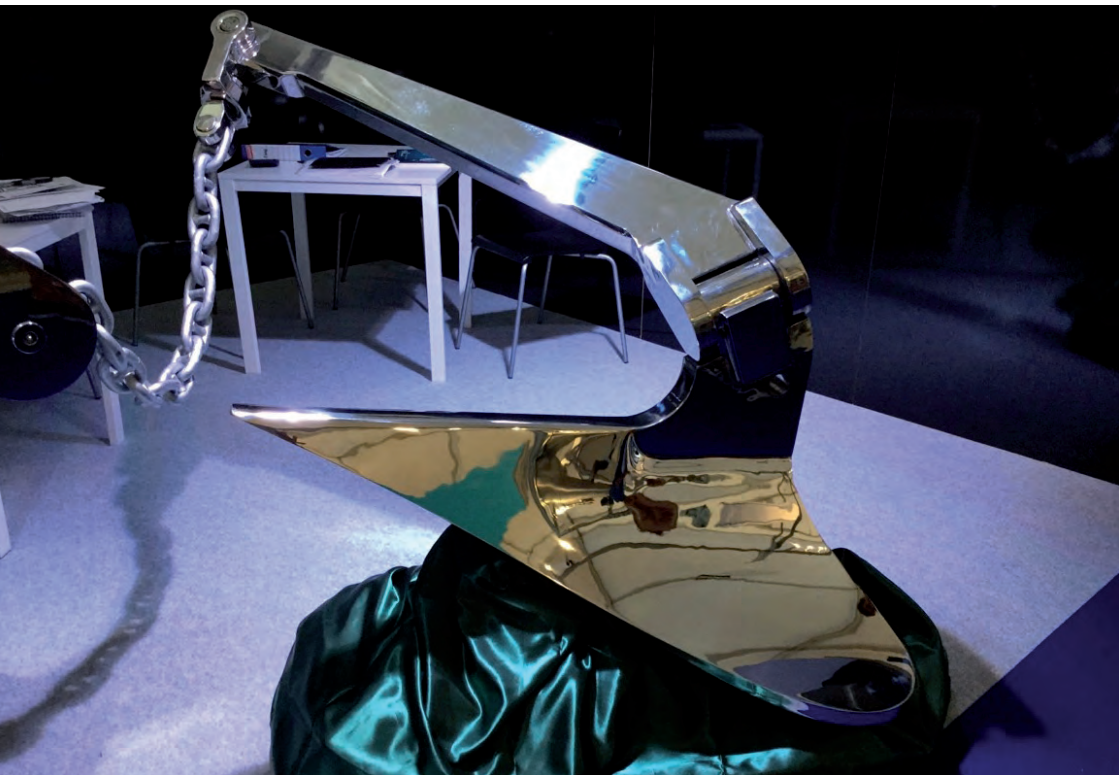

## Special Plow High Holding Power Anchor

High Holding Power anchors allow a weight reduction of 25% compared to an ordinary anchor. The only one made in Italy by qualified workers.

\*\*10% shortened shank possible

\*\*increasing of weight on the upper side by molten zinc possible up to +10%

RINA and ABS certificate

Available in hot dip galvanized execution, stainless steel Duplex mirror polished, electro-polished and super passivated.

The Plow anchor's anchoring power makes it a versatile anchor and very suitable for sandy and muddy seabeds. The traction tests, in the presence of shipping registers, allowed us to validate the anchoring capacity.