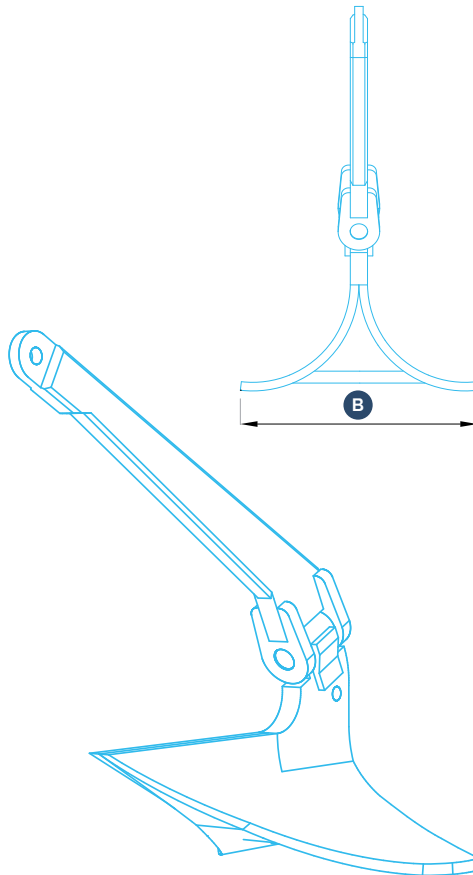

## Special Plow High Holding Power Anchor

High Holding Power anchors allow a weight reduction of 25% compared to an ordinary anchor. The only one made in Italy by qualified workers.

\*\*10% shortened shank possible

\*\*increasing of weight on the upper side by molten zinc possible up to +10%

RINA and ABS certificate

Available in hot dip galvanized execution, stainless steel Duplex mirror polished, electro-polished and super passivated.

The Plow anchor's anchoring power makes it a versatile anchor and very suitable for sandy and muddy seabeds. The traction tests, in the presence of shipping registers, allowed us to validate the anchoring capacity.

# Technical sheet

Weight Kg	A mm	B mm	Cmm
48	672	404	659
60	724	435	710
75	780	468	765
85	813	488	797
100	858	515	842
120	912	548	894
136	951	571	933
150	982	590	964
180	1044	627	1024
225	1124	675	1103
280	1209	727	1186
360	1315	790	1290
430	1395	838	1369
495	1462	878	1434
560	1524	915	1495
600	1559	937	1529
675	1622	974	1591
720	1657	995	1625
765	1691	1016	1658
855	1754	1054	1721
1140	1931	1160	1894
1250	1991	1196	1953
1440	2087	1254	2048
1575	2151	1292	2110
1845	2267	1362	2224
2115	2373	1425	2328
2295	2438	1465	2392
2655	2560	1538	2511
3040	2678	1609	2627
3440	2790	1676	2737
3950	2922	1755	2867
4210	2985	1793	2928
4840	3127	1878	3067
5175	3197	1921	3137