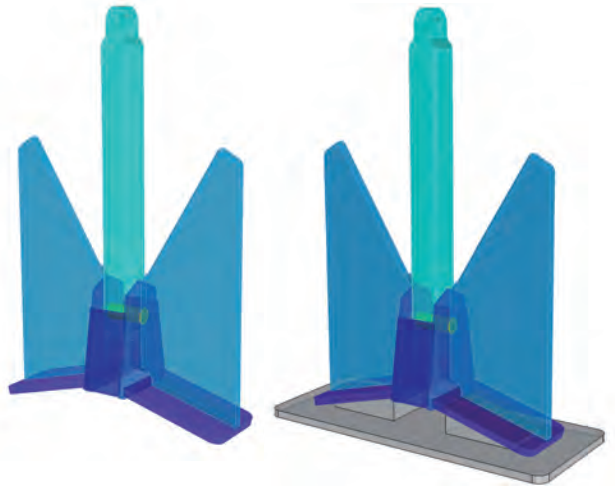

Posidonia

MOORING AND TOWING MARINE EQUIPMENT

PTW® High Holding Power Anchor

High Holding Power anchors allow a weight reduction of 25% compared to an ordinary anchor. The only one made in Italy by qualified workers. Made of certified high tensile steel plates. Available in fully balanced or non balanced version. 10% shortened shank possible. Type approved by most important classification societies. Available in hot dip galvanized execution, special stainless steel DUPLEX®, electro-polished and super passivated.

Welded PTW® anchors are an excellent solution for both yachts and ships, always in the welded anchors range.

Now our PTW® anchor is available with a base plate allowing the possibility of a retractable mooring area on board for total comfort during navigation. The base plate can be made from different material to the anchor, hot dip galvanized anchor with mirror polished duplex stainless steel base plate, combining the shiny finish of duplex with the strength of a galvanized anchor.