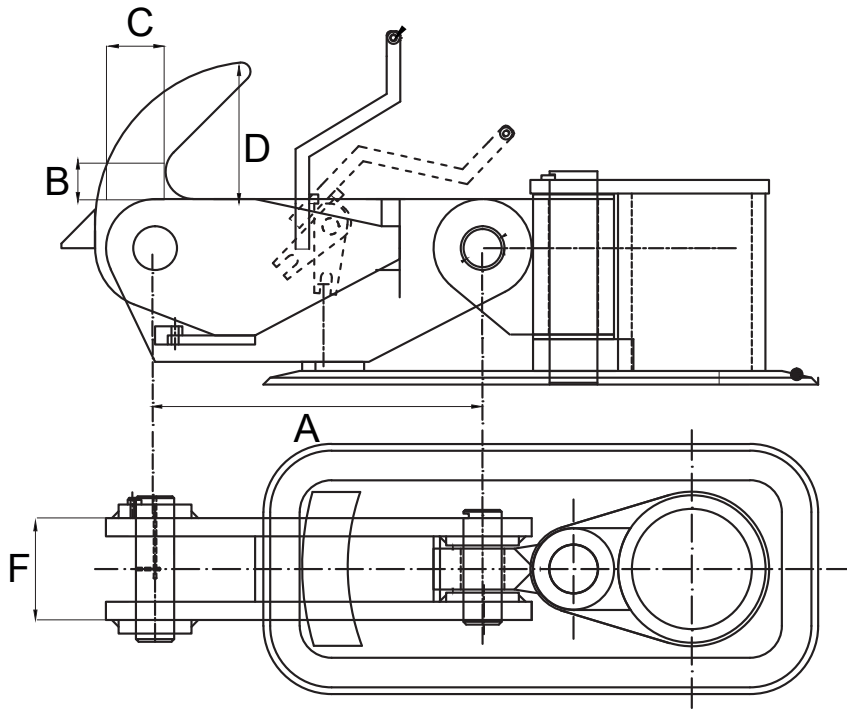

Quick release hooks

Certifications:

Custom:

We can customize basement and hook as per your request

SWL	A	B	C	D	F
Tons (up to)	mm	mm	mm	mm	mm
5	365	60	90	160	110
10	520	90	180	200	140
20 inox	505	60	155	208	170
40 steel	505	60	155	208	170
50	600	80	125	245	170
75	720	100	160	300	204
138 - 150	720	100	160	300	224

The measurements in tables may vary between different models