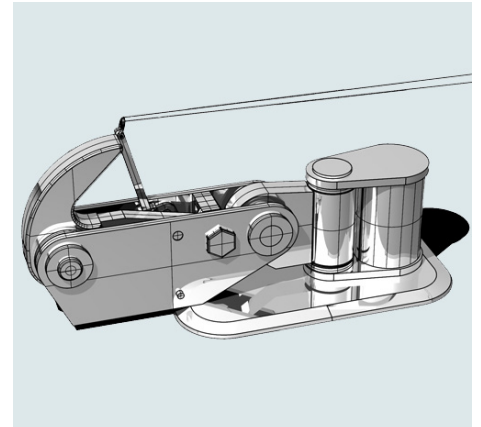

Quick release hooks

Certifications:

Custom:

We can customize basement and hook as per your request

SWL	A	B	C	D	F
Tons (up to)	mm	mm	mm	mm	mm
5	365	60	90	160	110
10	520	90	180	200	140
20 inox	505	60	155	208	170
40 steel	505	60	155	208	170
50	600	80	125	245	170
75	720	100	160	300	204
138 - 150	720	100	160	300	224

The measurements in tables may vary between different models