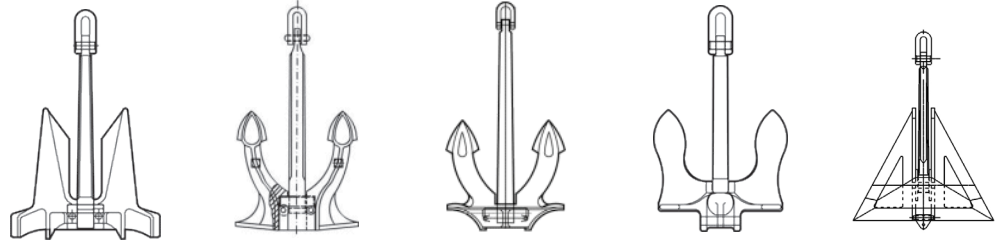

## Cast steel anchors HHP and ordinary osially for ship

		AC-14	SPEK	HALL	BALDT	FLIPPER DELTA
Holding Power	Ordinary		✓	✓	✓	
	High Holding Power	✓				✓
Balancing	NOT Balanced	✓		✓	✓	
	Fully Balanced	✓	✓			✓
Range	From Kgs	180	420	570	680	1000
	Up To Kgs	21750	48000	29000	24000	60000
Certifications	Work Certificate	✓	✓	✓	✓	
	Class Certificate	✓	✓	✓	✓	
Execution	Painted	✓	✓	✓	✓	
	Hot Dip Galvanised	✓	✓	✓	✓	✓